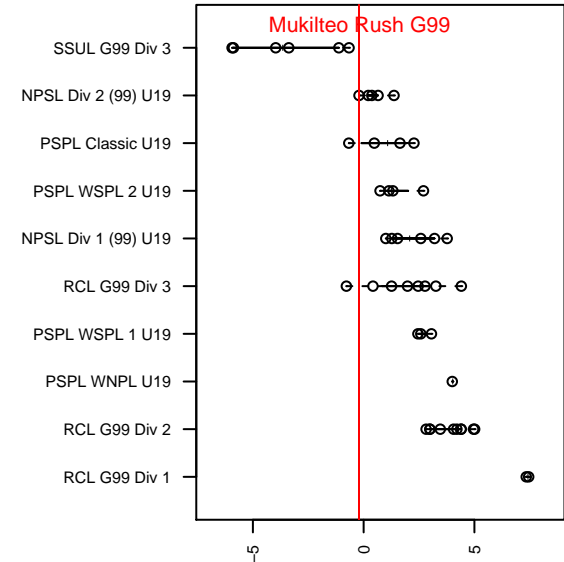

**attack and defense rating
relative to others at age
and all opponents in last 13 months**