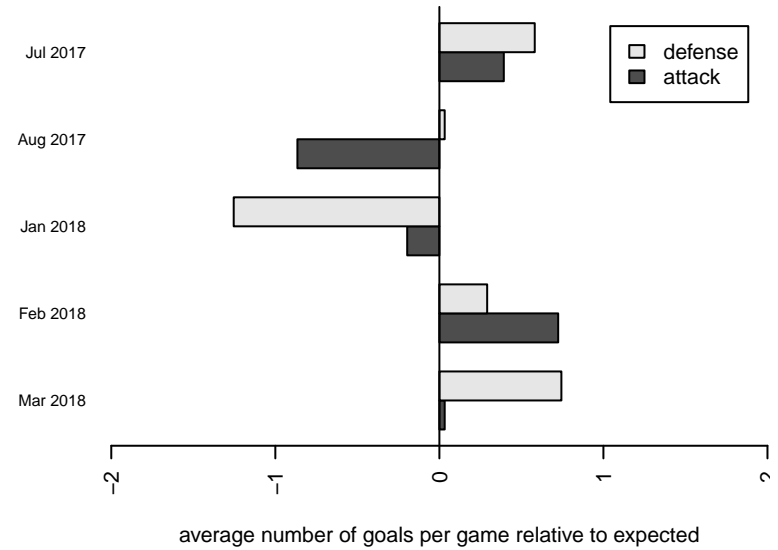

Performance relative to 13 month average