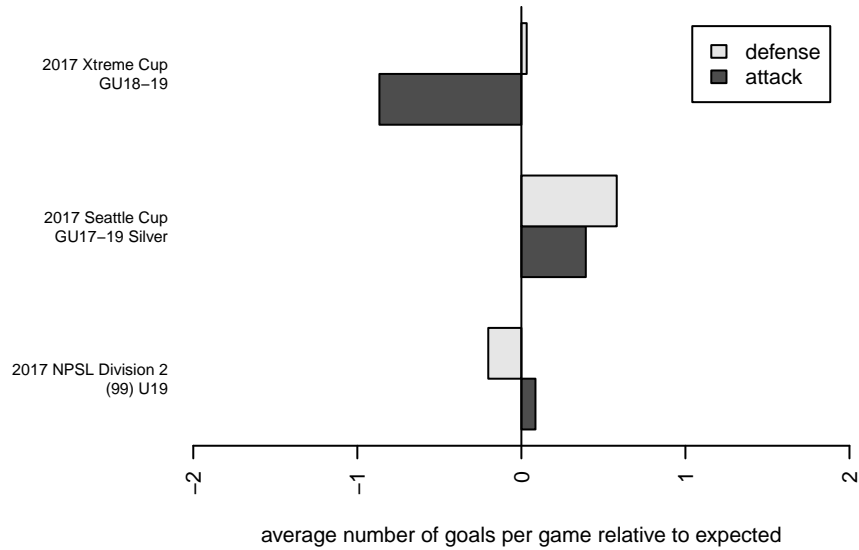

Performance relative to 13 month average