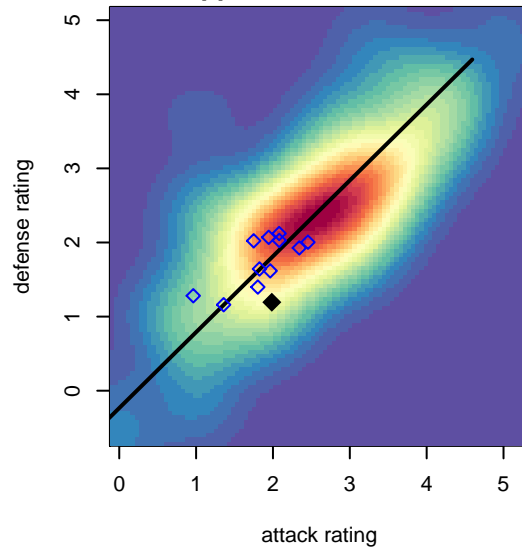

**attack and defense rating
relative to others at age
and all opponents in last 13 months**