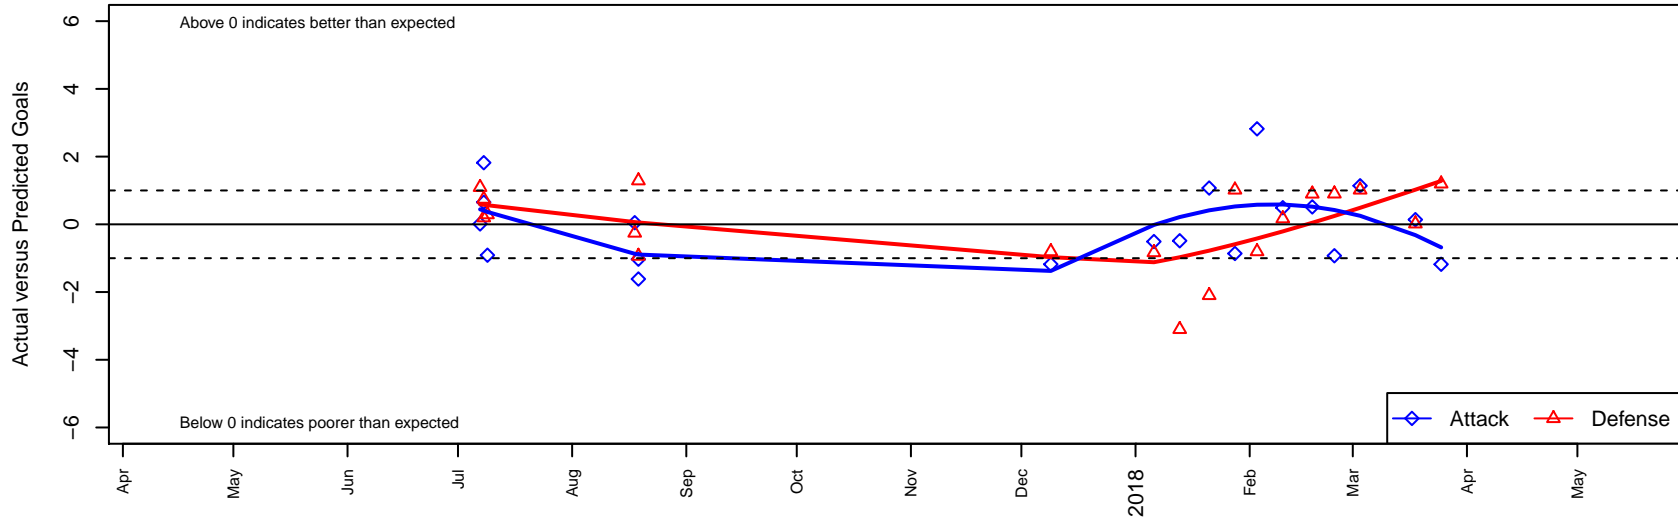

Mukilteo Rush G99

Mukilteo Rush
 Mukilteo, WA
 G99 total strength=1259
 attack=7.28 defense=3.3
 fall league = NPSL Div 2 (99) U19

alt names used:
 Rush Select G99
 Rush Select G99
 Rush Select G99 A

Venues played:
 2017 Seattle Cup GU17-19 Silver
 2017 Xtreme Cup GU18-19
 2017 NPSL Division 2 (99) U19

Mukilteo Rush G99
 Dots are actual minus expected GF (blue circles) and GA (red triangles).
 Blue line is smoothed change in attack strength. Red is smoothed change in defense strength.

**attack and defense variance (black dot)
relative to other teams
and top 10 in region**