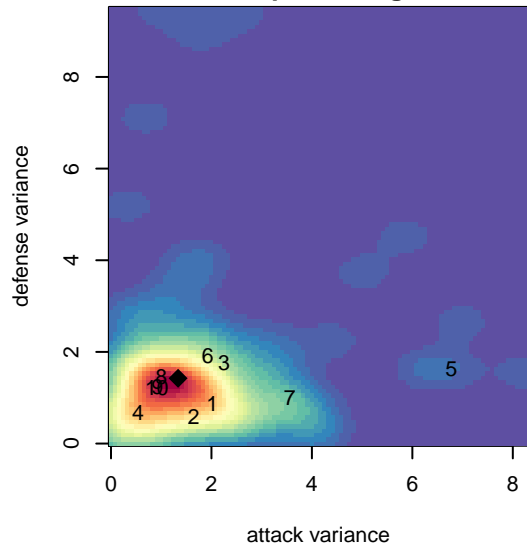

Mukilteo Rush G99

Mukilteo Rush
 Mukilteo, WA
 G99 total strength=1259
 attack=7.28 defense=3.3
 fall league = NPSL Div 2 (99) U19

alt names used:
 Rush Select G99
 Rush Select G99
 Rush Select G99 A

Venues played:
 2017 Seattle Cup GU17-19 Silver
 2017 Xtreme Cup GU18-19
 2017 NPSL Division 2 (99) U19

Mukilteo Rush G99
 Dots are actual minus expected GF (blue circles) and GA (red triangles).
 Blue line is smoothed change in attack strength. Red is smoothed change in defense strength.

**attack and defense variance (black dot)
relative to other teams
and top 10 in region**